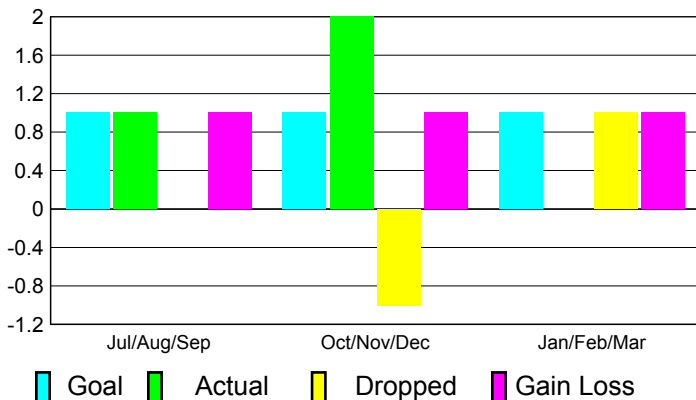

## CLUBS

**Club Results  
2010-2011**

**Clubs  
2009-2010**

Month	New Club Goal	Actual New Clubs	Actual Dropped Clubs	Gain/Loss of Clubs	Gain/Loss of Clubs
Jul/Aug/Sep	1	1	0	1	1
Oct/Nov/Dec	1	2	-1	1	0
Jan/Feb/Mar	1	0	1	1	1
<b>Totals</b>	<b>3</b>	<b>3</b>	<b>0</b>	<b>3</b>	<b>2</b>

### Club Results 2010-2011

Goal, New, Dropped, Gain/Loss

### Comparison of Club Gain/Loss

Current Year Compared to the Previous Year