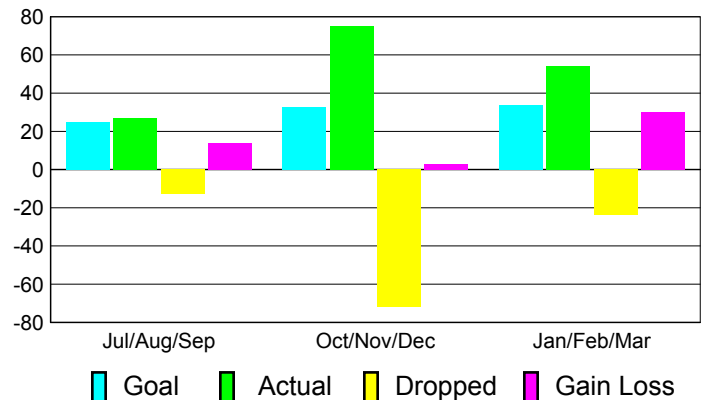

### YTD Status Quo Clubs 2010-2011

Status Quo Clubs Compared to Status Quo Members

## MEMBERSHIP

**Membership Results  
2010-2011**

**Membership  
2009-2010**

Month	Net Memb Goal	Actual New Memb	Actual Dropped Memb	Gain/Loss of Memb	Gain/Loss of Memb
Jul/Aug/Sep	25	27	-13	14	8
Oct/Nov/Dec	33	75	-72	3	-13
Jan/Feb/Mar	34	54	-24	30	35
<b>Totals</b>	<b>92</b>	<b>156</b>	<b>-109</b>	<b>47</b>	<b>30</b>

### Membership Results 2010-2011

Goal, New, Dropped, Gain/Loss

### Comparison of Membership Gain/Loss

Current Year Compared to the Previous Year