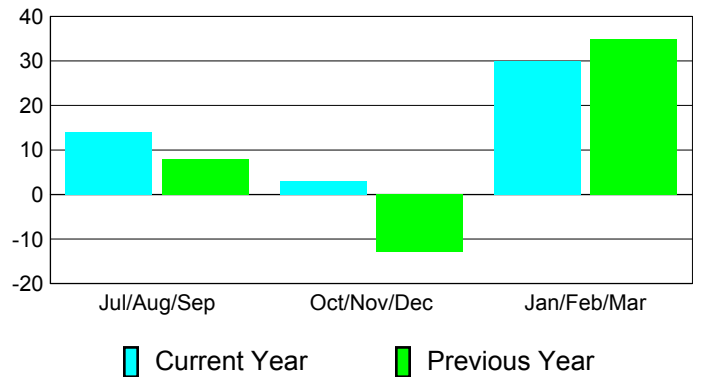

Gender Comparison 2010-2011

Jul/Aug/Sep

Oct/Nov/Dec

Jan/Feb/Mar

Male

Female